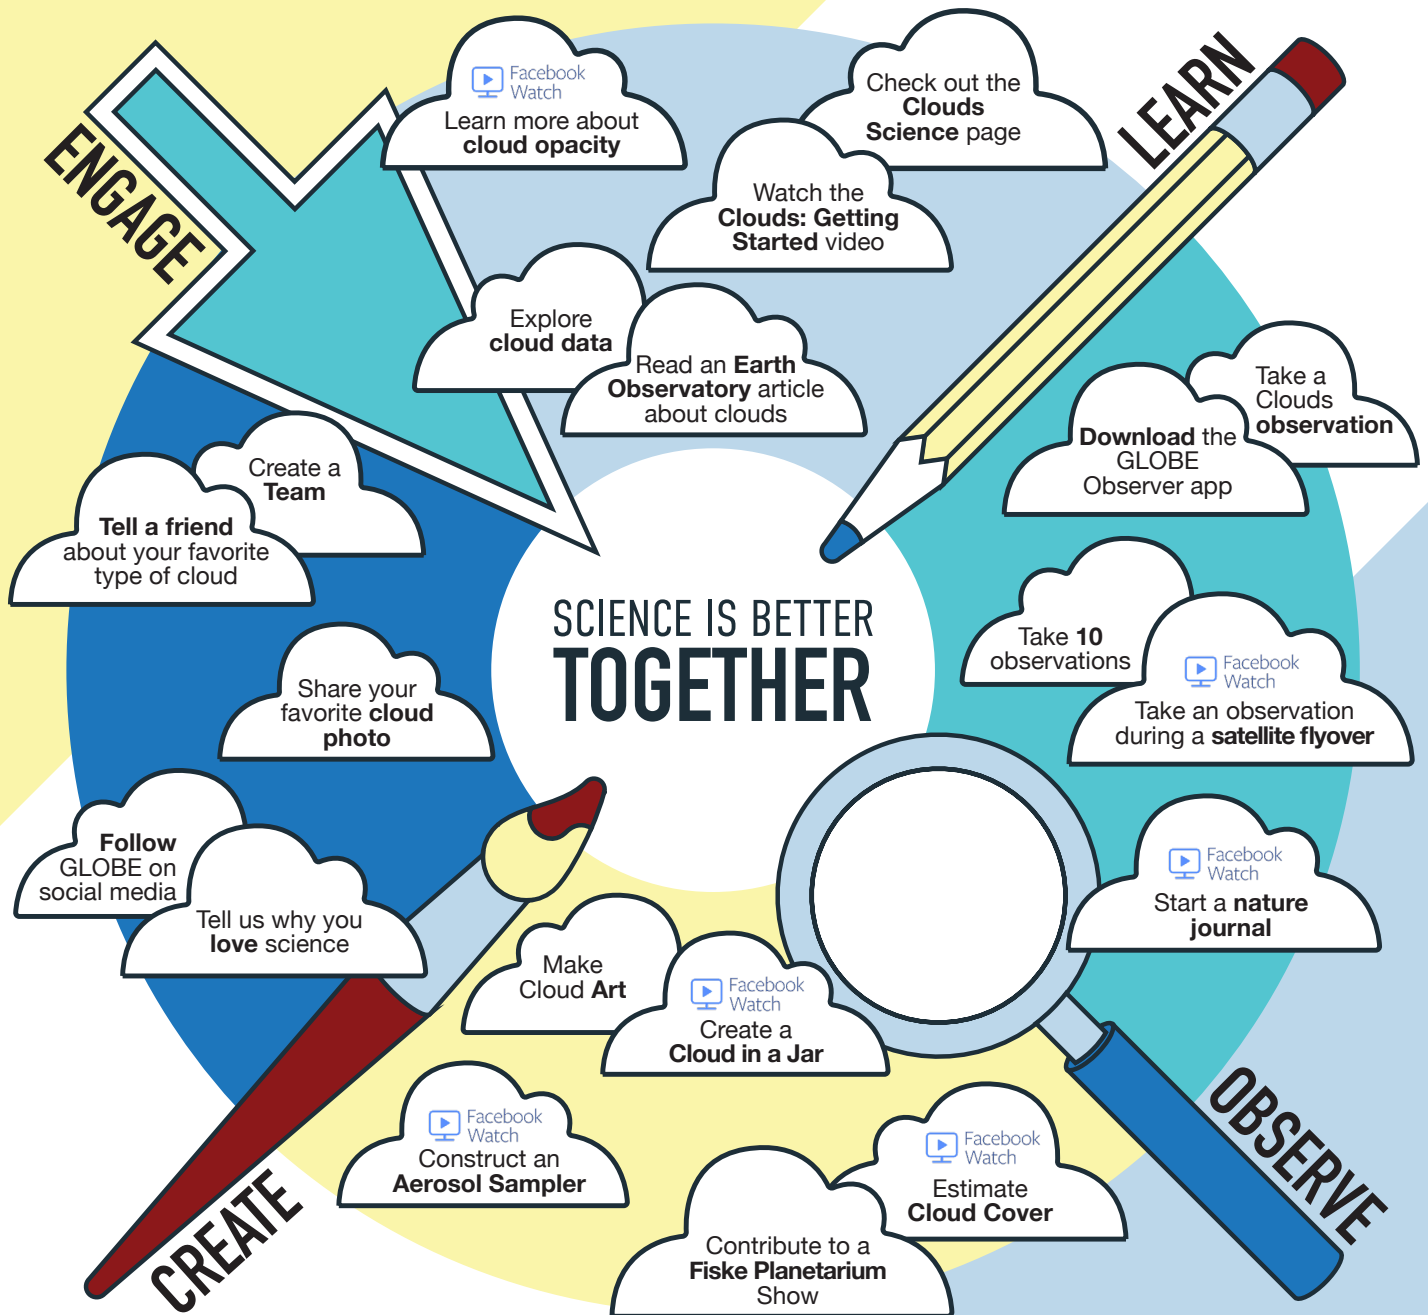

2020 COMMUNITY CLOUD CHALLENGE

JULY 15, 2020
AUGUST 15, 2020

Join GLOBE for the 2020 Community Cloud Challenge while we learn about clouds together and collaborate to advance our understanding of Earth's atmosphere. Use this page to keep track of your progress and find more information at observer.globe.gov/cloud-challenge-2020.

Join us on **NASA Earth**
Thursdays at 12 PM EST

This challenge isn't about *doing the most* or *doing the best*; it's about challenging yourself. Whether you do one activity or all of them, you're part of our global community!