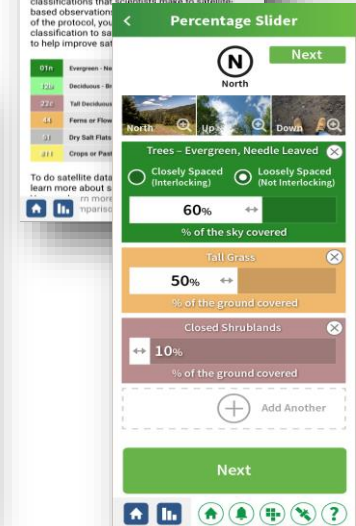

NASA GLOBE Observer: Earth Science in the Palm of Your Hand

Eric Brown de Colstoun (NASA/GSFC), Peder Nelson (Oregon State Univ.), Kristen Weaver (Science Systems and Appl. Inc./GSFC), Holli Kohl (SSAI/GSFC), David Overoye (SSAI), Theresa Schwerin (Inst. for Global Environ. Strategies: PI)

- New NASA-funded Citizen Science Mobile Phone App.
- Great potential for our LCLUC Community.
- Online data base for querying entries/data.
- Great Survey Tool.
- Data for Training algorithms.
- Land Use Info.?
- Land Cover Change verification?